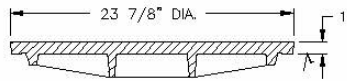

## 2405 COVER

Heavy duty

All 2405 covers can be used in the 2410, 2415, 2416, 2420, 2425, 2430 and 2455 units. Covers are interchangeable.

Options

Special lettered covers

Custom logo covers

“DUMP NO WASTE!” lettering and fish image

### 2405 Cover and Available Frames

Catalog Number	Product Number	Cover Diameter	Clear Opening	Frame Opening	Flange Diameter	Bottom Flange Diameter	Frame Height
2410	00241011	23 7/8	22 1/8	24 3/16	34 5/8	34 5/8	4 BF
2415	00241511	23 7/8	22 1/8	22 5/8	29 1/2	N/A	5 TF
2416	00241611	23 7/8	21 3/4	22 1/2	29 1/4	N/A	4 TF
2420	00242011	23 7/8	22 1/8	24 1/8	34 5/8	34 5/8	8 BF
2425	00242511	23 7/8	22	24 1/8	30	30	4 BF or TF
2430	00243011	23 7/8	22 1/8	24 1/8	34 5/8	34 5/8	6 BF
2455*	00245511	36	34	37	45	45	5 1/4 BF